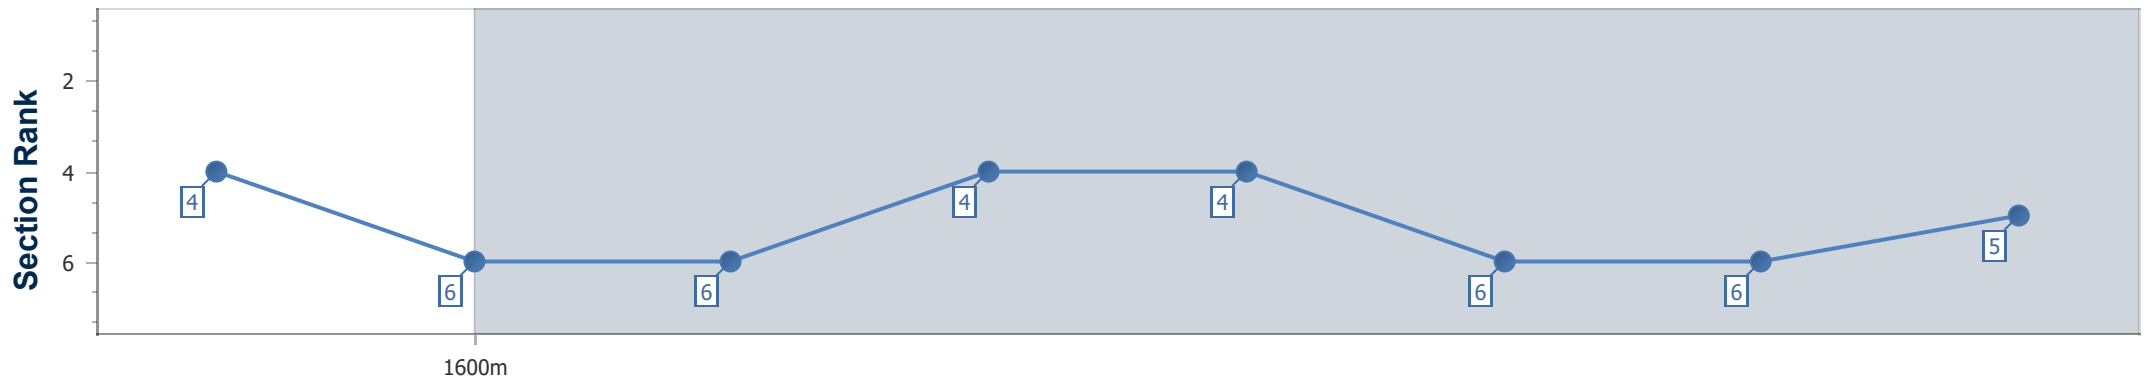

Royal Ascot Day

Race 5: St James's Palace Stakes (Group 1) - 7F 213Y

20 June 2020 - 15:01

Track Rating: Firm, Weather: Fine, Rail Position: True

Distance To Go	7fur	6fur	5fur	4fur	3fur	2fur	1fur	Finish					
Section Times	0:15.77 [4] (0:15.77)	0:28.82 [6] (0:13.05)	0:41.57 [6] (0:12.75)	0:54.05 [4] (0:12.48)	1:06.88 [4] (0:12.83)	1:19.43 [6] (0:12.55)	1:31.47 [6] (0:12.04)	1:43.78 [5] (0:12.31)					
Average Speed [mi/h]	23.8	34.9	35.3	36.0	35.1	35.2	37.5	36.7					
Top Speed [mi/h]	35.5	35.6	36.3	36.5	35.7	36.8	38.1	37.5					