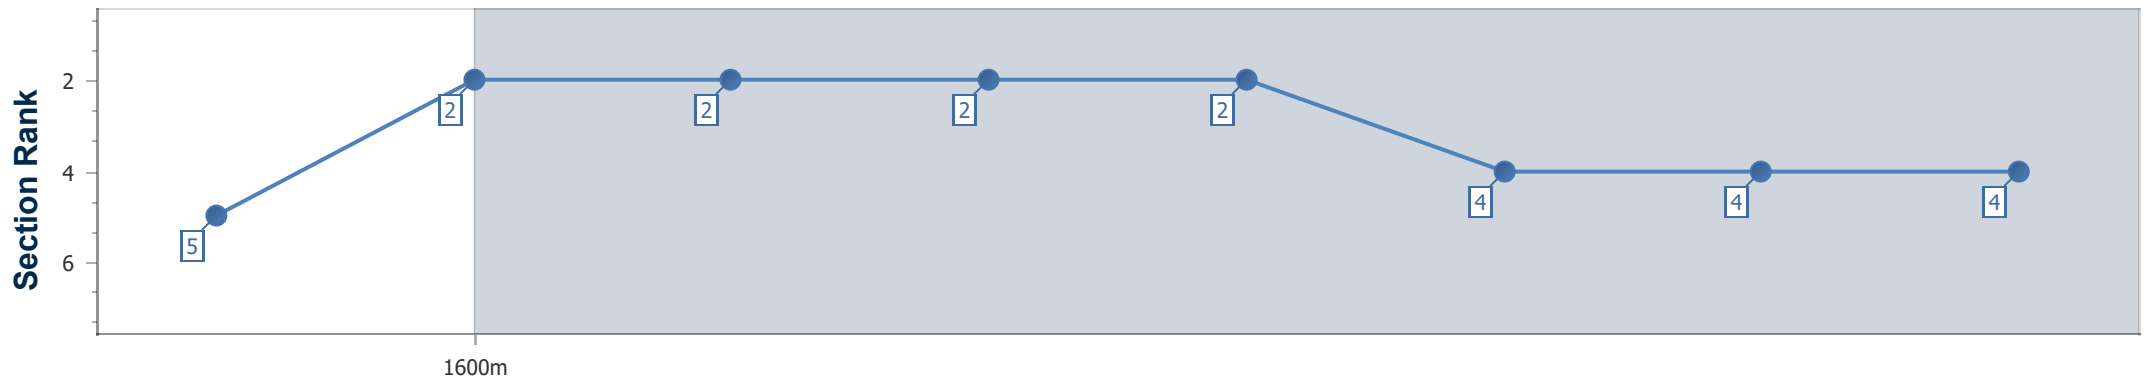

Horse Name	Threat
Finish Rank	5
Fastest Section Time (Section)	0:11.92 (1fur)
Top Speed [mi/h] (Section)	38.2 (1fur)
Race State	Finished

Royal Ascot Day
Race 5: St James's Palace Stakes (Group 1) - 7F 213Y
20 June 2020 - 15:01
Track Rating: Firm, Weather: Fine, Rail Position: True

Distance To Go	7fur	6fur	5fur	4fur	3fur	2fur	1fur	Finish				
Section Times	0:15.78 [5] (0:15.78)	0:28.61 [2] (0:12.83)	0:41.33 [2] (0:12.72)	0:53.98 [2] (0:12.65)	1:06.76 [2] (0:12.78)	1:19.27 [4] (0:12.51)	1:31.19 [4] (0:11.92)	1:43.67 [4] (0:12.48)				
Average Speed [mi/h]	23.7	35.7	35.3	35.4	35.5	35.2	37.9	36.5				
Top Speed [mi/h]	36.4	36.1	35.6	36.1	36.0	36.8	38.2	37.7				

- [ ] Ranking at each section and finish
- -.-.- No data available at this section
- NA No data available