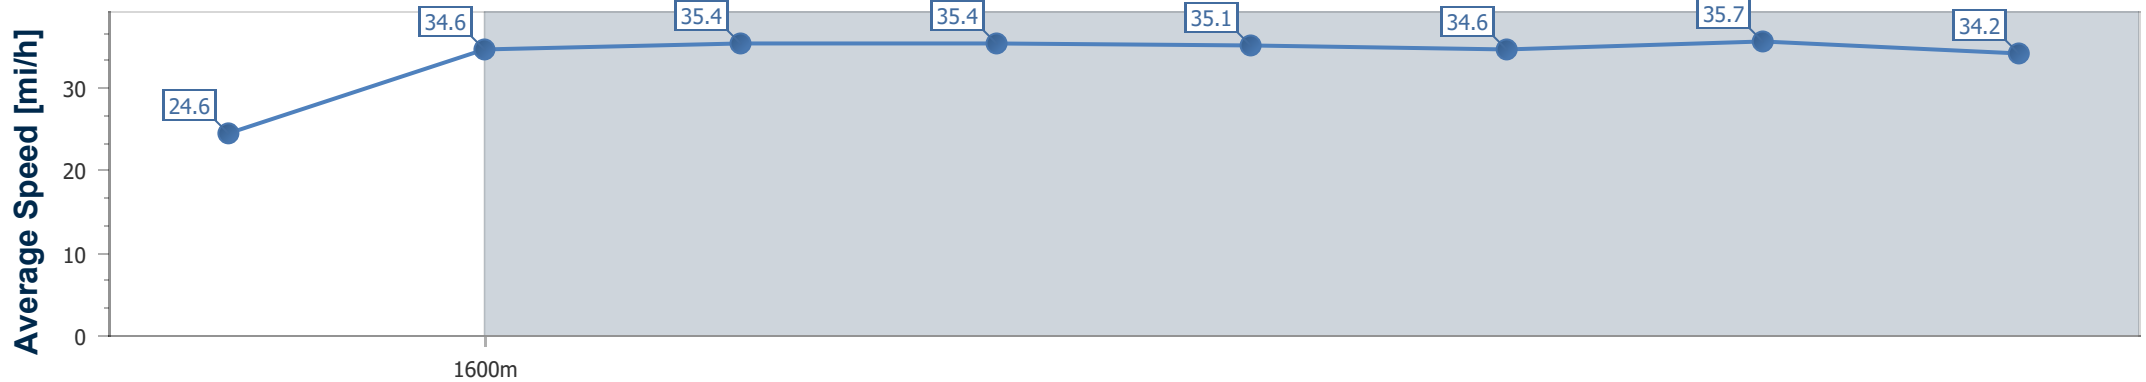

Royal Ascot Day

Race 5: St James's Palace Stakes (Group 1) - 7F 213Y

20 June 2020 - 15:01

Track Rating: Firm, Weather: Fine, Rail Position: True

Distance To Go	7fur	6fur	5fur	4fur	3fur	2fur	1fur	Finish					
Section Times	0:15.35 [1] (0:15.35)	0:28.63 [3] (0:13.28)	0:41.33 [3] (0:12.70)	0:54.04 [3] (0:12.71)	1:06.98 [5] (0:12.94)	1:19.77 [7] (0:12.79)	1:32.54 [7] (0:12.77)	1:45.55 [7] (0:13.01)					
Average Speed [mi/h]	24.6	34.6	35.4	35.4	35.1	34.6	35.7	34.2					
Top Speed [mi/h]	37.0	35.7	36.0	35.9	35.8	36.1	36.4	34.6					

- [] Ranking at each section and finish
- .-.- No data available at this section
- NA No data available