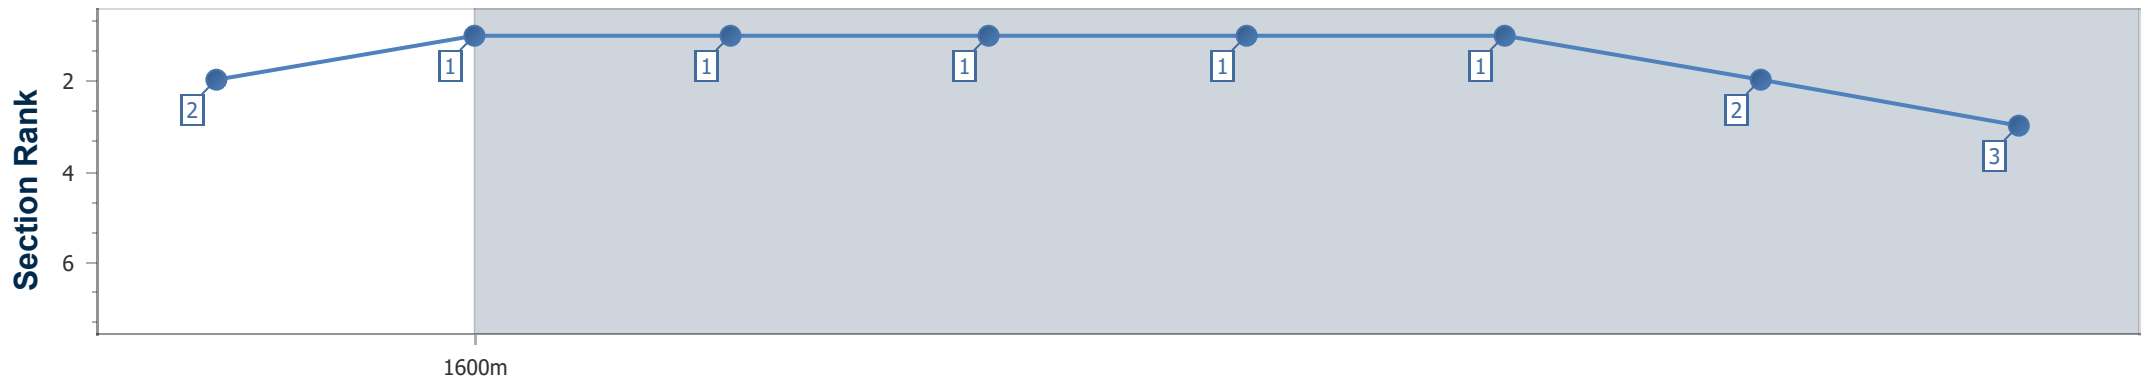

Royal Ascot Day

Race 5: St James's Palace Stakes (Group 1) - 7F 213Y

20 June 2020 - 15:01

Track Rating: Firm, Weather: Fine, Rail Position: True

Distance To Go	7fur	6fur	5fur	4fur	3fur	2fur	1fur	Finish					
Section Times	0:15.39 [2] (0:15.39)	0:28.46 [1] (0:13.07)	0:41.24 [1] (0:12.78)	0:53.94 [1] (0:12.70)	1:06.69 [1] (0:12.75)	1:19.19 [1] (0:12.50)	1:30.89 [2] (0:11.70)	1:42.73 [3] (0:11.84)					
Average Speed [mi/h]	24.5	35.1	35.3	35.3	35.0	35.0	38.3	38.1					
Top Speed [mi/h]	36.4	35.7	35.8	35.8	35.8	36.4	38.8	38.7					