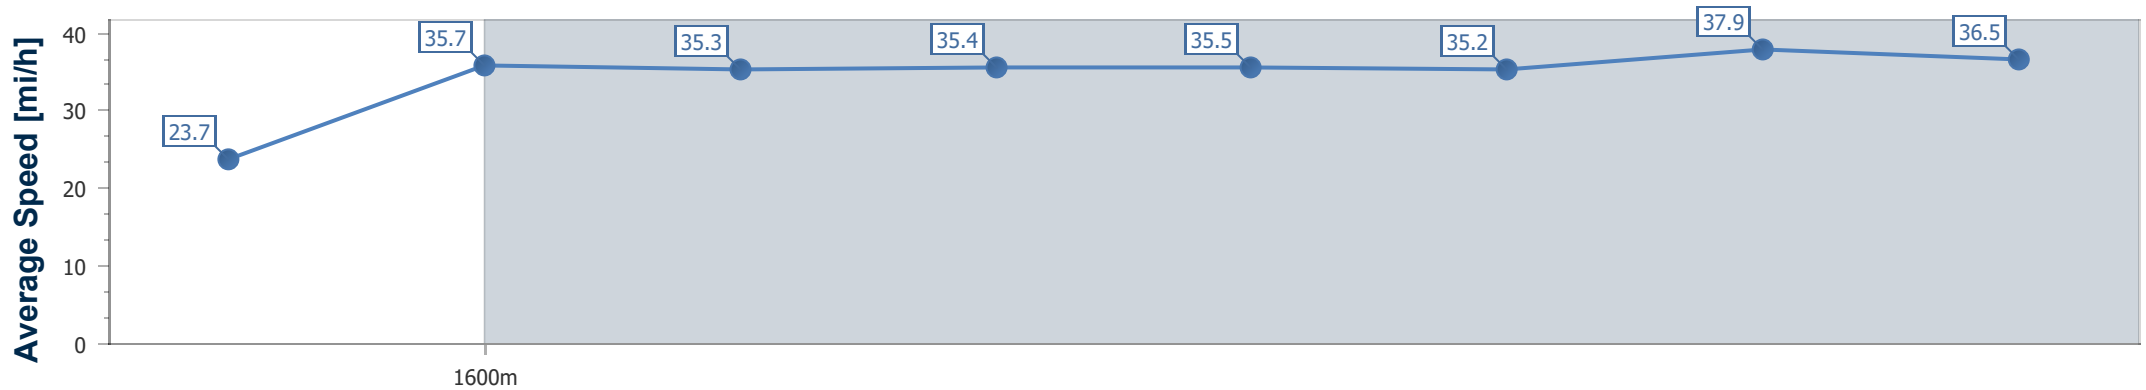

Horse Name	Threat
Finish Rank	5
Fastest Section Time (Section)	0:11.92 (1fur)
Top Speed [mi/h] (Section)	38.2 (1fur)
Race State	Finished

Royal Ascot Day
Race 5: St James's Palace Stakes (Group 1) - 7F 213Y
20 June 2020 - 15:01
Track Rating: Firm, Weather: Fine, Rail Position: True

Distance To Go	7fur	6fur	5fur	4fur	3fur	2fur	1fur	Finish				
Section Times	0:15.78 [5] (0:15.78)	0:28.61 [2] (0:12.83)	0:41.33 [2] (0:12.72)	0:53.98 [2] (0:12.65)	1:06.76 [2] (0:12.78)	1:19.27 [4] (0:12.51)	1:31.19 [4] (0:11.92)	1:43.67 [4] (0:12.48)				
Average Speed [mi/h]	23.7	35.7	35.3	35.4	35.5	35.2	37.9	36.5				
Top Speed [mi/h]	36.4	36.1	35.6	36.1	36.0	36.8	38.2	37.7				

- [ ] Ranking at each section and finish
- -.-.- No data available at this section
- NA No data available