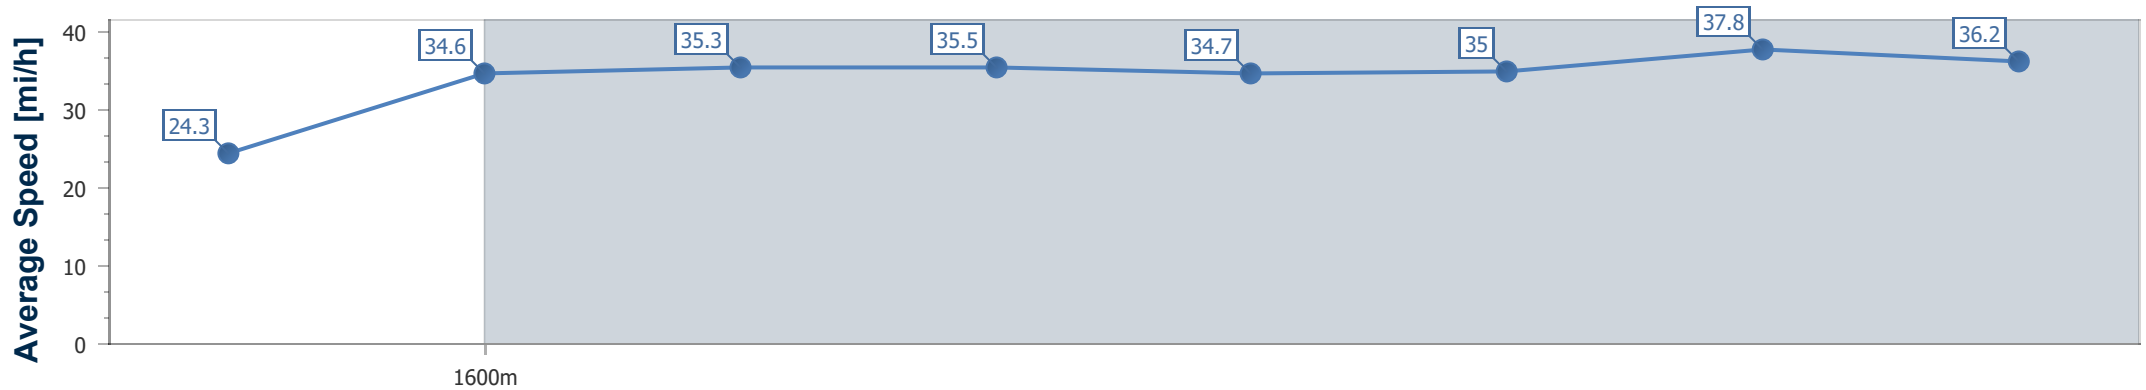

Royal Ascot Day

Race 5: St James's Palace Stakes (Group 1) - 7F 213Y

20 June 2020 - 15:01

Track Rating: Firm, Weather: Fine, Rail Position: True

Distance To Go	7fur	6fur	5fur	4fur	3fur	2fur	1fur	Finish					
Section Times	0:15.47 [3] (0:15.47)	0:28.63 [4] (0:13.16)	0:41.42 [4] (0:12.79)	0:54.08 [5] (0:12.66)	1:06.87 [3] (0:12.79)	1:19.36 [5] (0:12.49)	1:31.33 [5] (0:11.97)	1:44.00 [6] (0:12.67)					
Average Speed [mi/h]	24.3	34.6	35.3	35.5	34.7	35.0	37.8	36.2					
Top Speed [mi/h]	36.5	35.2	36.0	36.0	35.7	36.7	38.2	37.5					