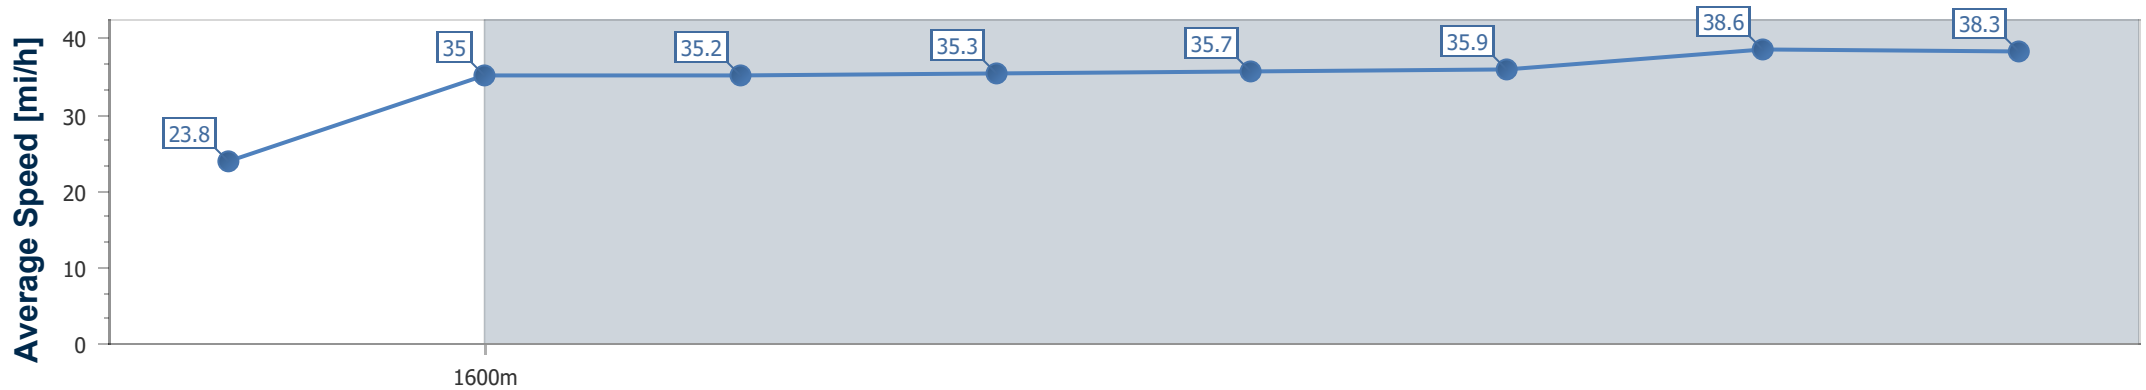

Horse Name	Pinatubo
Finish Rank	2
Fastest Section Time (Section)	0:11.64 (1fur)
Top Speed [mi/h] (Section)	39.0 (Finish)
Race State	Finished

Royal Ascot Day
Race 5: St James's Palace Stakes (Group 1) - 7F 213Y
20 June 2020 - 15:01
Track Rating: Firm, Weather: Fine, Rail Position: True

Distance To Go	7fur	6fur	5fur	4fur	3fur	2fur	1fur	Finish					
Section Times	0:15.93 [6] (0:15.93)	0:29.00 [7] (0:13.07)	0:41.78 [7] (0:12.78)	0:54.42 [7] (0:12.64)	1:07.06 [6] (0:12.64)	1:19.25 [2] (0:12.19)	1:30.89 [1] (0:11.64)	1:42.71 [2] (0:11.82)					
Average Speed [mi/h]	23.8	35.0	35.2	35.3	35.7	35.9	38.6	38.3					
Top Speed [mi/h]	35.7	35.5	36.5	36.3	37.5	38.2	39.0	39.0					

- [ ] Ranking at each section and finish
- -.-.- No data available at this section
- NA No data available