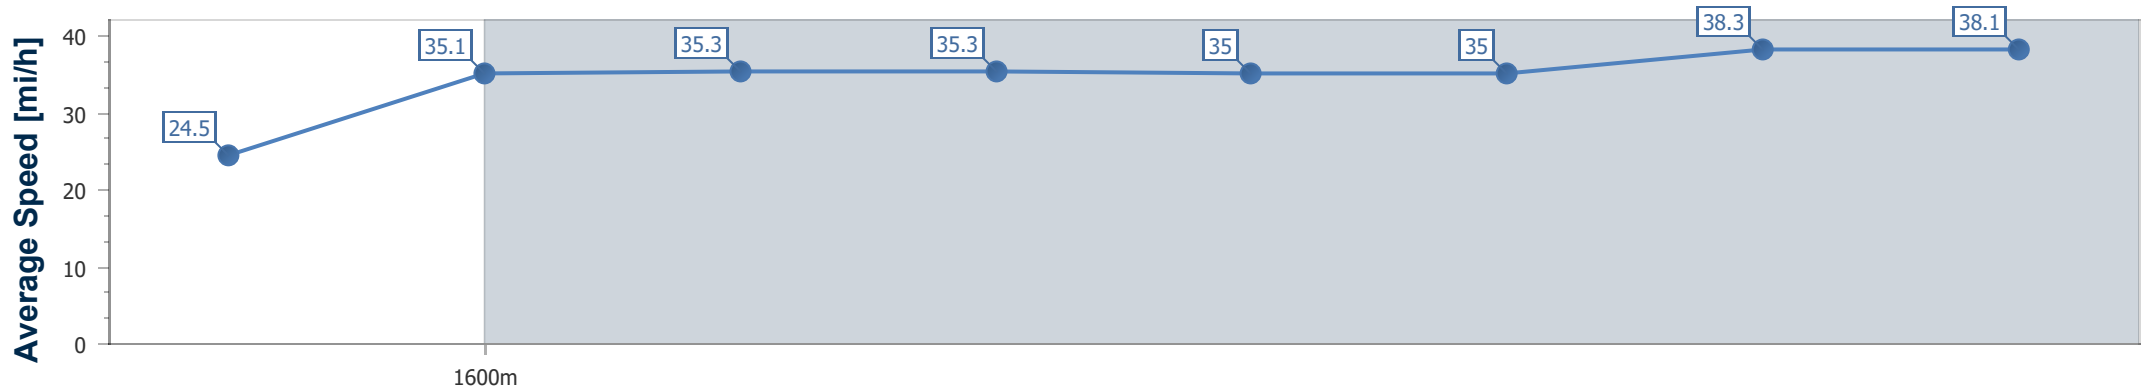

Royal Ascot Day

Race 5: St James's Palace Stakes (Group 1) - 7F 213Y

20 June 2020 - 15:01

Track Rating: Firm, Weather: Fine, Rail Position: True

Distance To Go	7fur	6fur	5fur	4fur	3fur	2fur	1fur	Finish					
Section Times	0:15.39 [2] (0:15.39)	0:28.46 [1] (0:13.07)	0:41.24 [1] (0:12.78)	0:53.94 [1] (0:12.70)	1:06.69 [1] (0:12.75)	1:19.19 [1] (0:12.50)	1:30.89 [2] (0:11.70)	1:42.73 [3] (0:11.84)					
Average Speed [mi/h]	24.5	35.1	35.3	35.3	35.0	35.0	38.3	38.1					
Top Speed [mi/h]	36.4	35.7	35.8	35.8	35.8	36.4	38.8	38.7					