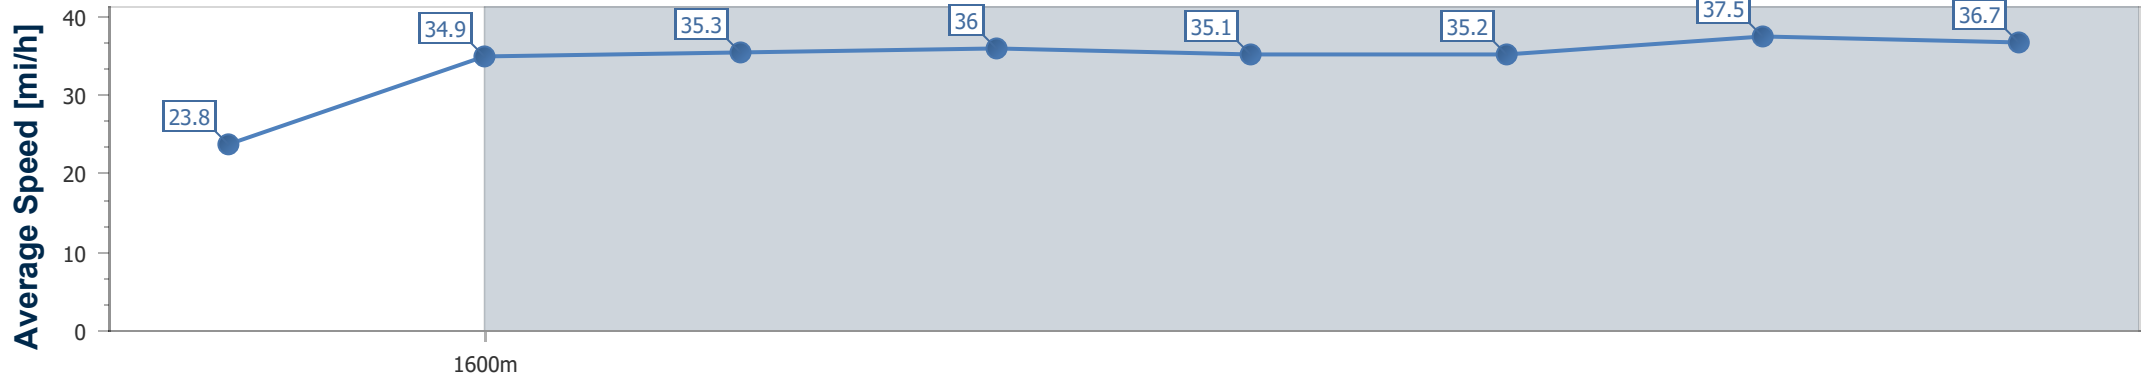

Royal Ascot Day

Race 5: St James's Palace Stakes (Group 1) - 7F 213Y

20 June 2020 - 15:01

Track Rating: Firm, Weather: Fine, Rail Position: True

Distance To Go	7fur	6fur	5fur	4fur	3fur	2fur	1fur	Finish					
Section Times	0:15.77 [4] (0:15.77)	0:28.82 [6] (0:13.05)	0:41.57 [6] (0:12.75)	0:54.05 [4] (0:12.48)	1:06.88 [4] (0:12.83)	1:19.43 [6] (0:12.55)	1:31.47 [6] (0:12.04)	1:43.78 [5] (0:12.31)					
Average Speed [mi/h]	23.8	34.9	35.3	36.0	35.1	35.2	37.5	36.7					
Top Speed [mi/h]	35.5	35.6	36.3	36.5	35.7	36.8	38.1	37.5					