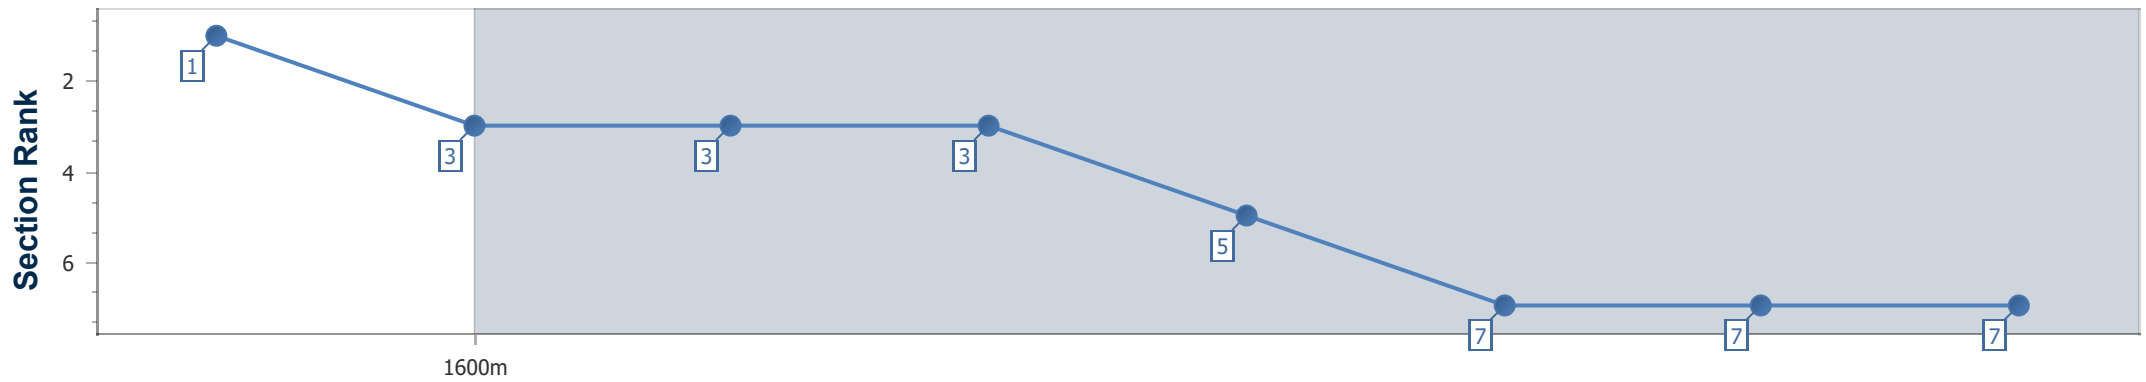

Royal Ascot Day

Race 5: St James's Palace Stakes (Group 1) - 7F 213Y

20 June 2020 - 15:01

Track Rating: Firm, Weather: Fine, Rail Position: True

Distance To Go	7fur	6fur	5fur	4fur	3fur	2fur	1fur	Finish					
Section Times	0:15.35 [1] (0:15.35)	0:28.63 [3] (0:13.28)	0:41.33 [3] (0:12.70)	0:54.04 [3] (0:12.71)	1:06.98 [5] (0:12.94)	1:19.77 [7] (0:12.79)	1:32.54 [7] (0:12.77)	1:45.55 [7] (0:13.01)					
Average Speed [mi/h]	24.6	34.6	35.4	35.4	35.1	34.6	35.7	34.2					
Top Speed [mi/h]	37.0	35.7	36.0	35.9	35.8	36.1	36.4	34.6					

- [] Ranking at each section and finish
- .-.- No data available at this section
- NA No data available