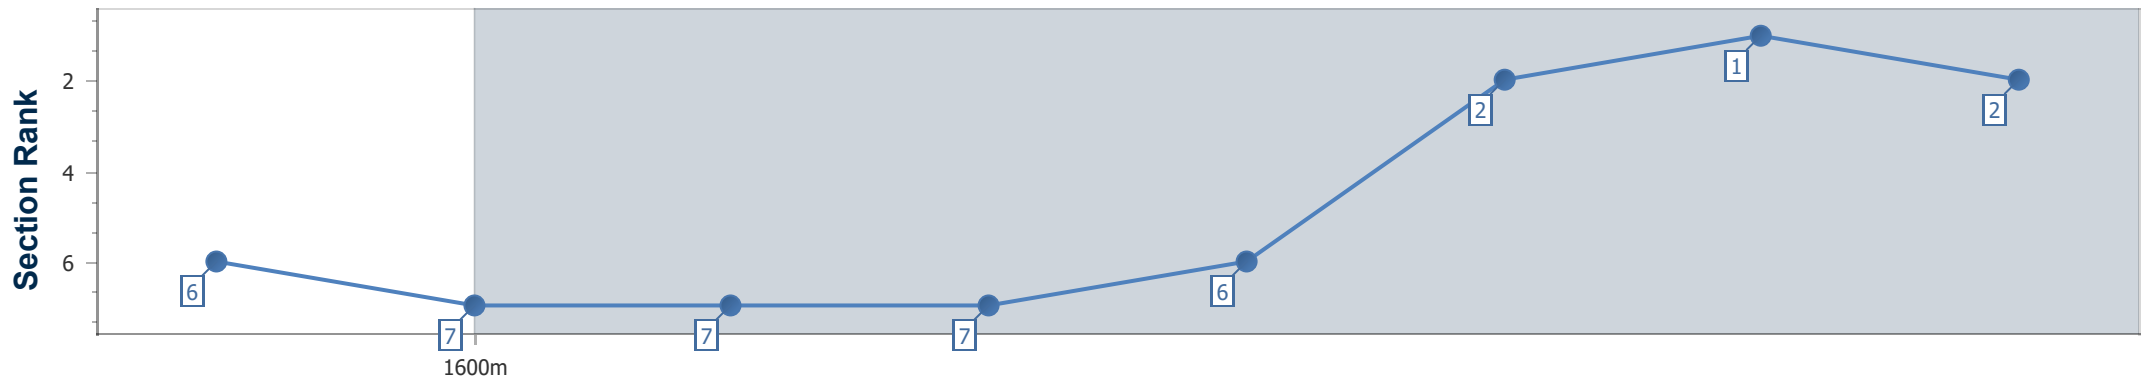

Horse Name	Pinatubo
Finish Rank	2
Fastest Section Time (Section)	0:11.64 (1fur)
Top Speed [mi/h] (Section)	39.0 (Finish)
Race State	Finished

Royal Ascot Day
Race 5: St James's Palace Stakes (Group 1) - 7F 213Y
20 June 2020 - 15:01
Track Rating: Firm, Weather: Fine, Rail Position: True

Distance To Go	7fur	6fur	5fur	4fur	3fur	2fur	1fur	Finish					
Section Times	0:15.93 [6] (0:15.93)	0:29.00 [7] (0:13.07)	0:41.78 [7] (0:12.78)	0:54.42 [7] (0:12.64)	1:07.06 [6] (0:12.64)	1:19.25 [2] (0:12.19)	1:30.89 [1] (0:11.64)	1:42.71 [2] (0:11.82)					
Average Speed [mi/h]	23.8	35.0	35.2	35.3	35.7	35.9	38.6	38.3					
Top Speed [mi/h]	35.7	35.5	36.5	36.3	37.5	38.2	39.0	39.0					

- [ ] Ranking at each section and finish
- -.-.- No data available at this section
- NA No data available