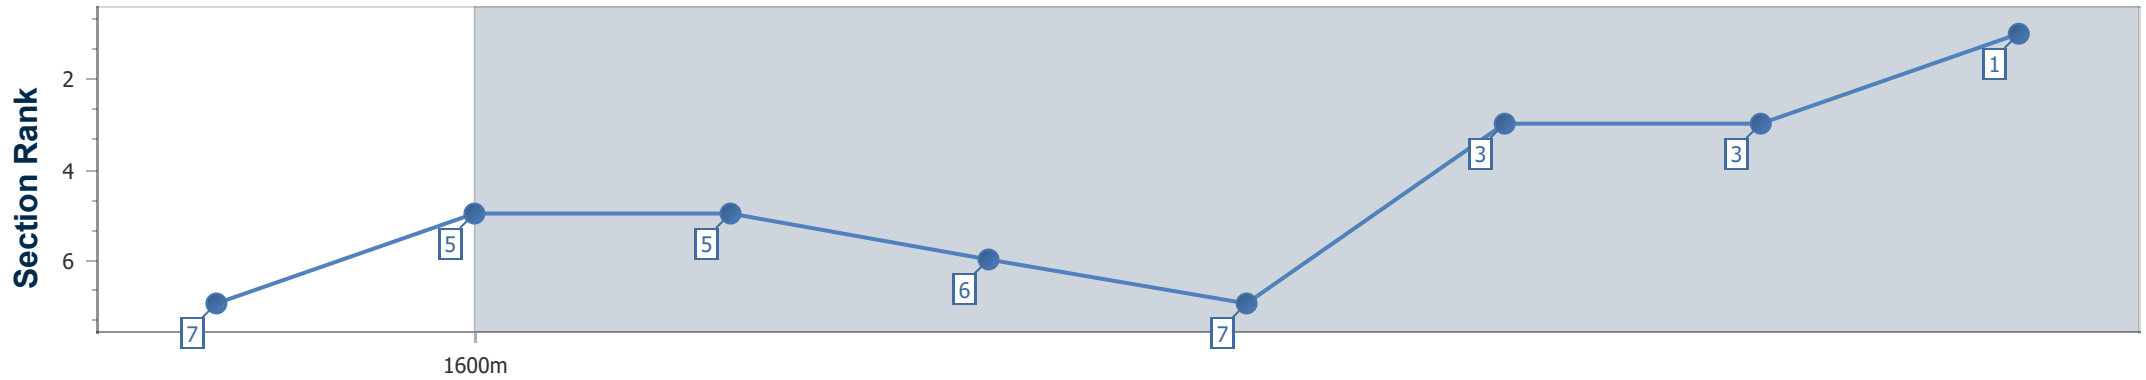

20 June 2020 - 15:01

Track Rating: Firm, Weather: Fine, Rail Position: True

Distance To Go	7fur	6fur	5fur	4fur	3fur	2fur	1fur	Finish					
Section Times	0:16.11 [7] (0:16.11)	0:28.80 [5] (0:12.69)	0:41.53 [5] (0:12.73)	0:54.20 [6] (0:12.67)	1:07.08 [7] (0:12.88)	1:19.26 [3] (0:12.18)	1:30.93 [3] (0:11.67)	1:42.53 [1] (0:11.60)					
Average Speed [mi/h]	23.4	36.0	35.3	35.3	35.3	36.0	38.6	38.9					
Top Speed [mi/h]	35.8	36.9	36.0	36.1	36.1	38.2	38.8	39.0					