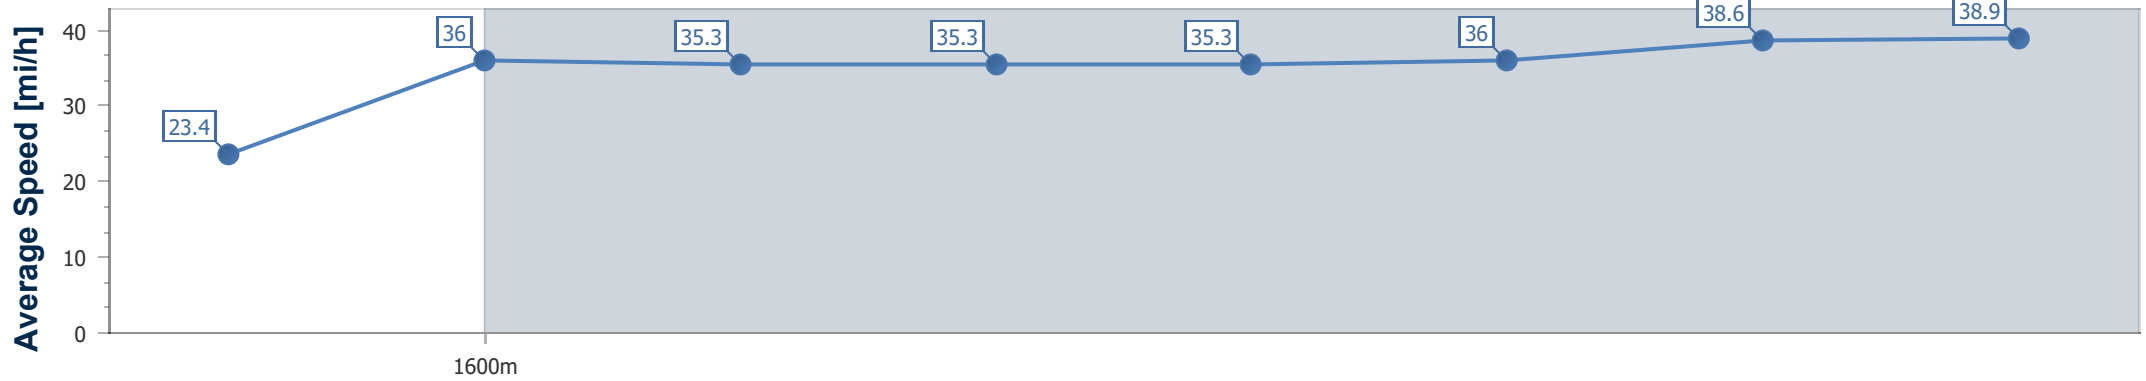

20 June 2020 - 15:01

Track Rating: Firm, Weather: Fine, Rail Position: True

Distance To Go	7fur	6fur	5fur	4fur	3fur	2fur	1fur	Finish					
Section Times	0:16.11 [7] (0:16.11)	0:28.80 [5] (0:12.69)	0:41.53 [5] (0:12.73)	0:54.20 [6] (0:12.67)	1:07.08 [7] (0:12.88)	1:19.26 [3] (0:12.18)	1:30.93 [3] (0:11.67)	1:42.53 [1] (0:11.60)					
Average Speed [mi/h]	23.4	36.0	35.3	35.3	35.3	36.0	38.6	38.9					
Top Speed [mi/h]	35.8	36.9	36.0	36.1	36.1	38.2	38.8	39.0					