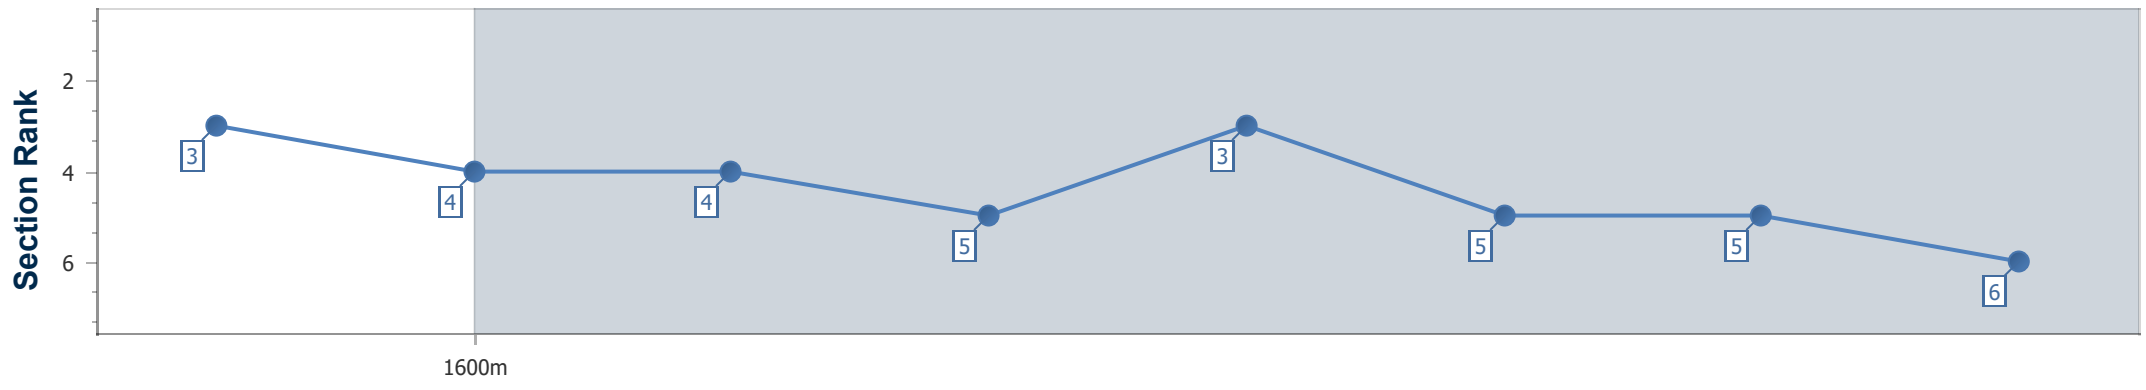

Royal Ascot Day

Race 5: St James's Palace Stakes (Group 1) - 7F 213Y

20 June 2020 - 15:01

Track Rating: Firm, Weather: Fine, Rail Position: True

Distance To Go	7fur	6fur	5fur	4fur	3fur	2fur	1fur	Finish					
Section Times	0:15.47 [3] (0:15.47)	0:28.63 [4] (0:13.16)	0:41.42 [4] (0:12.79)	0:54.08 [5] (0:12.66)	1:06.87 [3] (0:12.79)	1:19.36 [5] (0:12.49)	1:31.33 [5] (0:11.97)	1:44.00 [6] (0:12.67)					
Average Speed [mi/h]	24.3	34.6	35.3	35.5	34.7	35.0	37.8	36.2					
Top Speed [mi/h]	36.5	35.2	36.0	36.0	35.7	36.7	38.2	37.5					